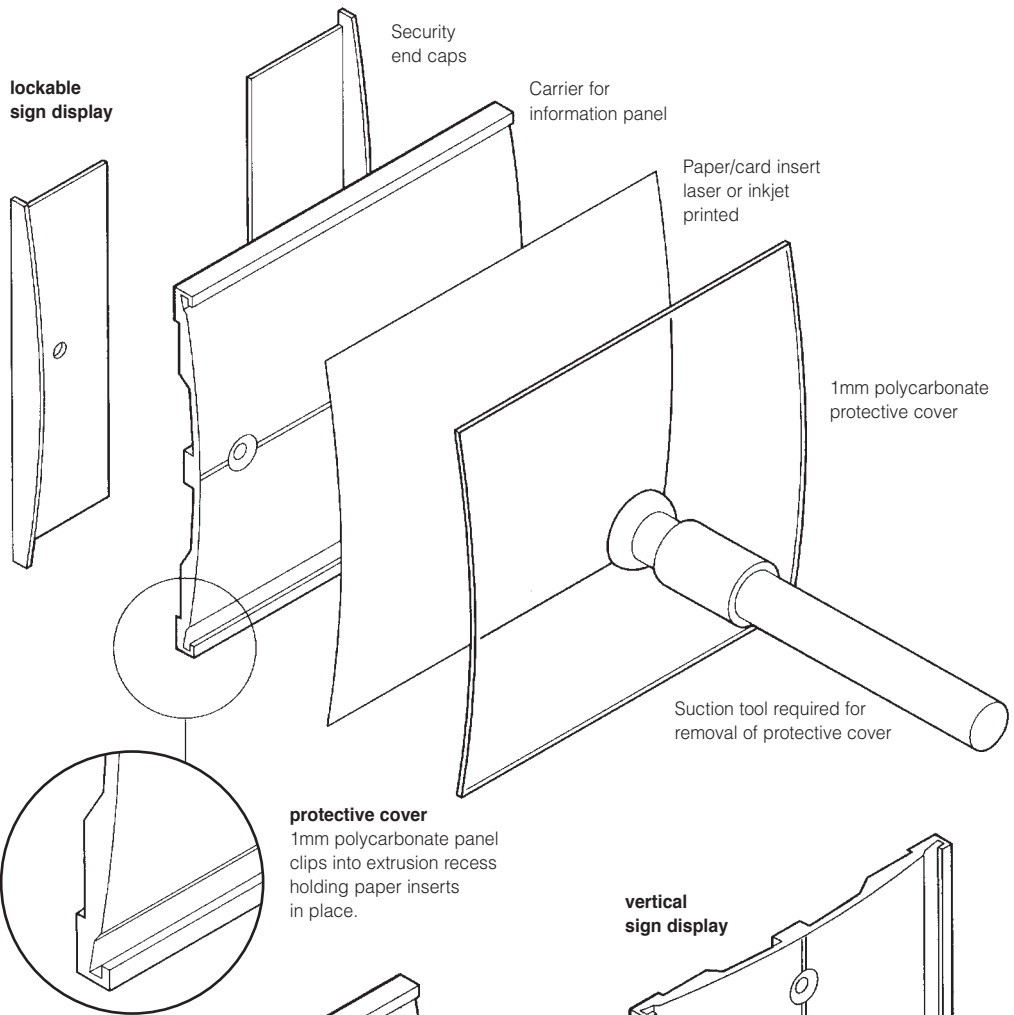

Portrait or landscape format.

A polycarbonate face panel clips into the aluminium extrusion which holds the paper inserts in place.

papyrus "Compass", our curved version for that classic look.

papyrus

papyrus is an internal paper insert doorplate system.

fixing

Screw fixings and self-adhesive tape can be supplied with your order.

standard paper sizes:

A3 – 297 x 420mm

A4 – 210 x 297mm

A5 – 148 x 210mm

A6 – 105 X 148mm

Wood&Wood.